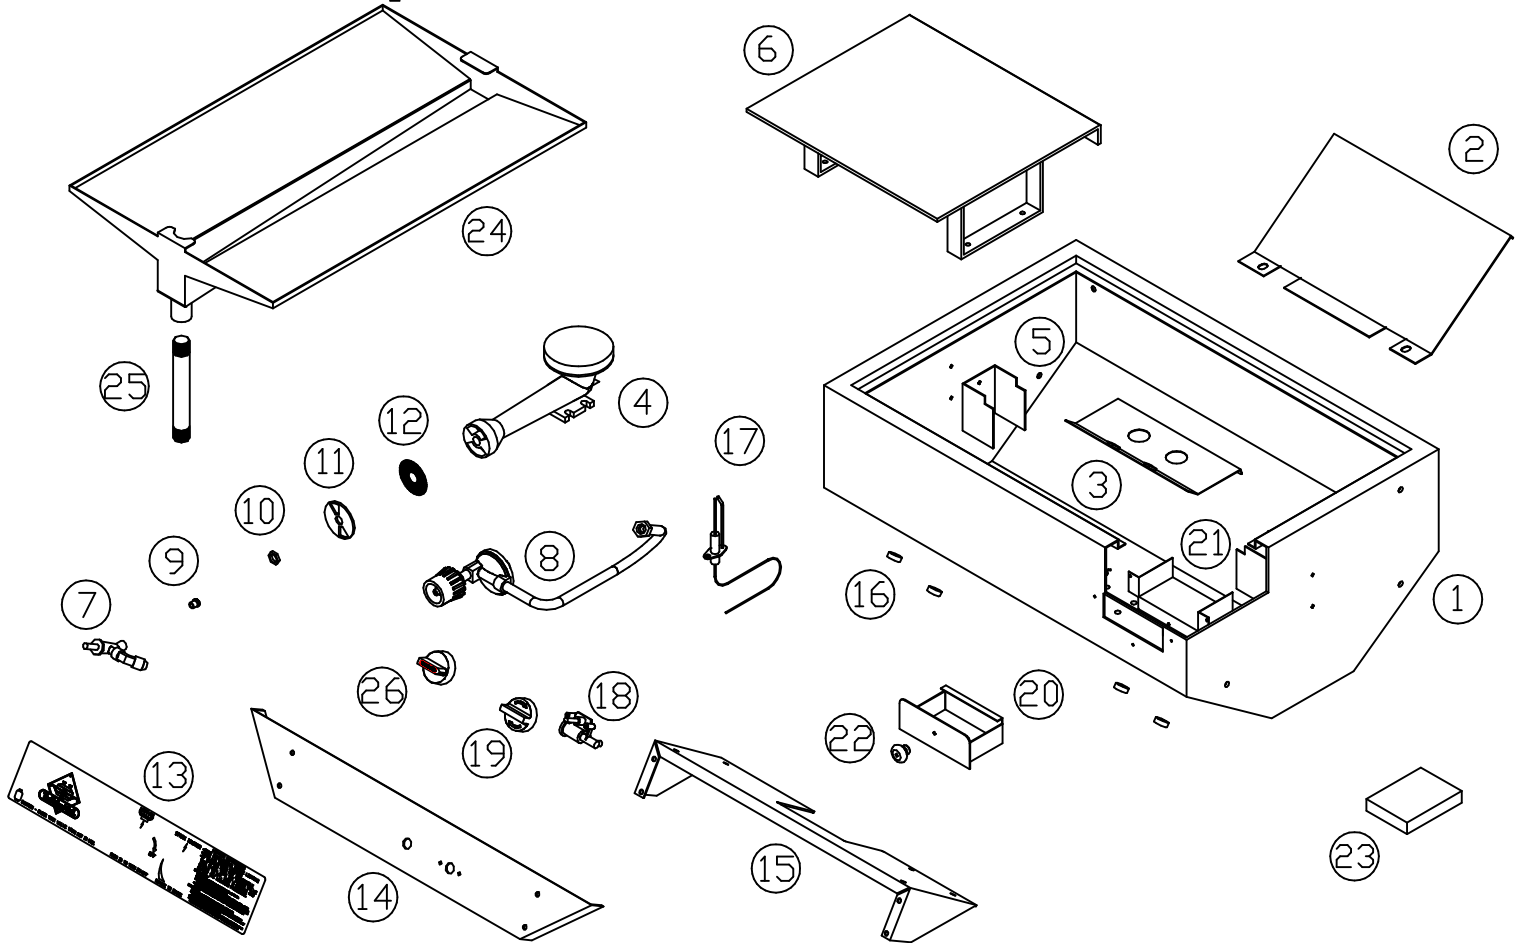

SG-4 Tradition Replacement Bottom EZ Version

#	PN	Description
1	SG4-100	Tradition bottom assembly
2	SG2-100-4	Heat shield, inside rear
3	AG2-106	Air baffle, new style
4	SG2-105	Burner, cast iron
5	AG2-120	Drip pan brackets
6	AG2-107	SS flame deflector
7	SG4-102	Angled gas valve
8	SG2-109	LP regulator and hose
9	XXX	Orifice, #55, comes with valve
10	XXX	Jam nut, comes with valve
11	XXX	Air shutter disc, comes with burner
12	XXX	Insect screen, venturi, comes with burner
13	SG4-140	Poly panel, black
14	SG4-155	Control panel, black
15	SG4-170	Control panel bracket
16	SG4-151	Insulators, control bracket
17	SG4-751	Ignitor electrode
18	SG4-750	Rotary Piezo igniter
19	SG4-752	Knob, ignitor
20	SG4-113	Chip tray, painted black
21	SG4-114	Chip tray guide, black
22	SG4-115	Chip tray knob
23	SG4-1014	Hardware pack, bolts
24	AG2-600	Drip pan
25	SG4-910	Drain pipe 3/4"
26	SG4-150	On/Off Knob