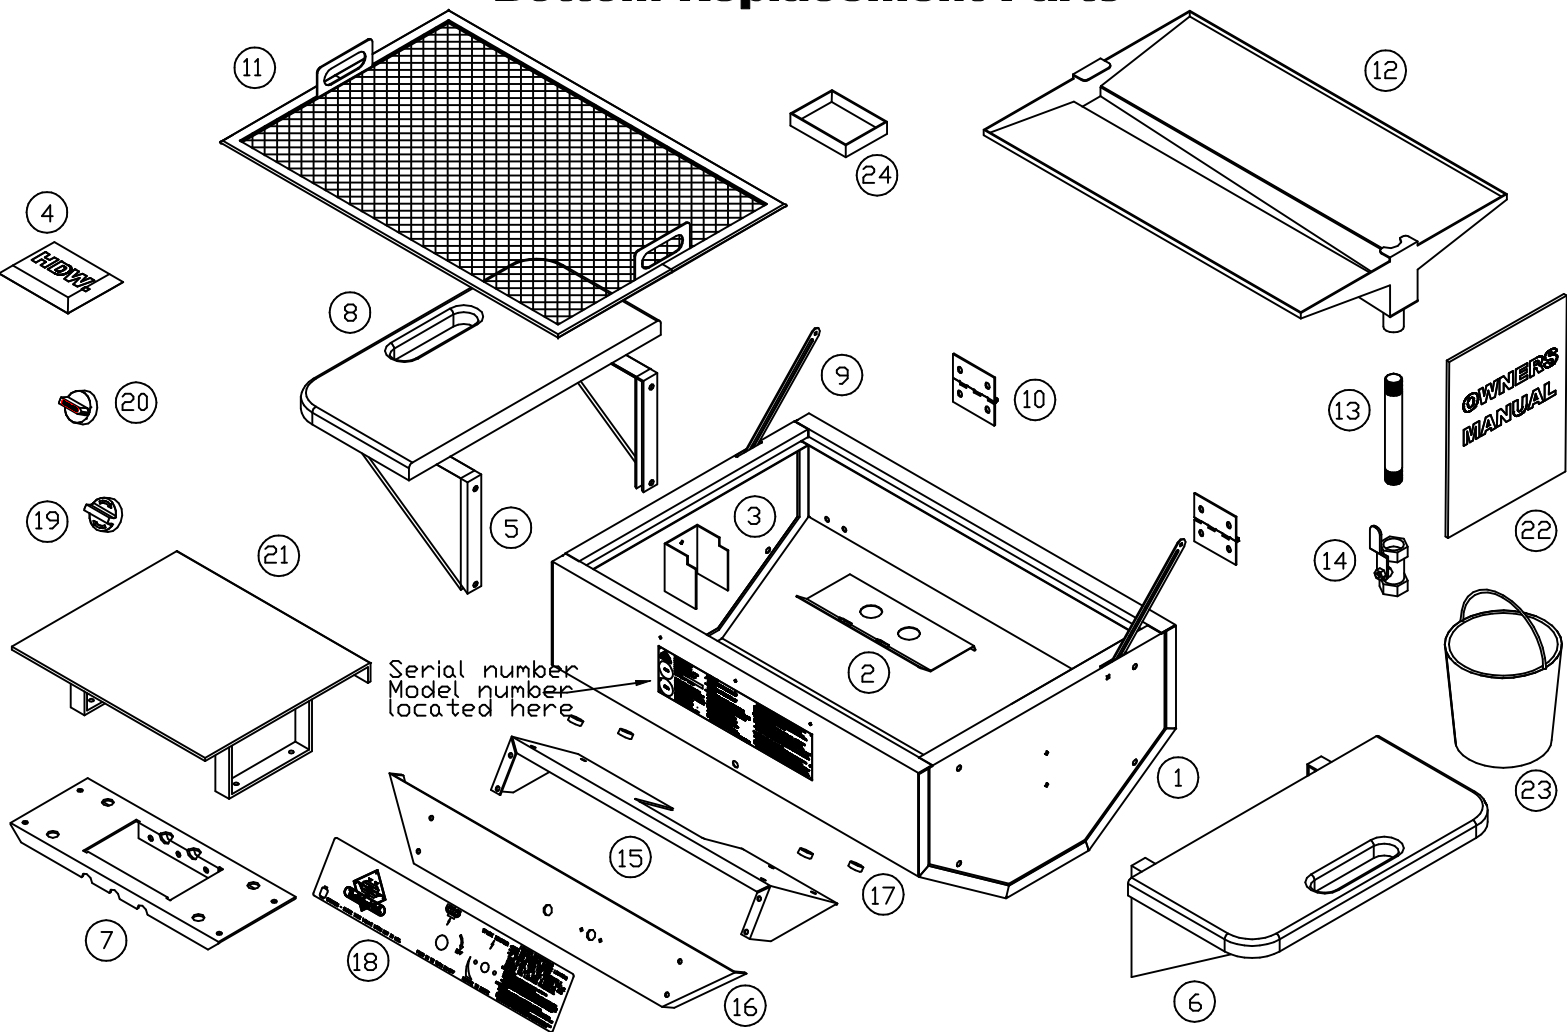

BH421-SG-5 Heritage Plus Bottom Replacement Parts

#	Part Number	Description		
1	SG5-100a	Heritage bottom shell		
2	AG2-106	Air baffle, new style, SS		
3	AG2-120	Drip pan brackets, alum		
4	SG5-1014	Hardware pack		
5	SG2-702	Shelf bracket, LF/RR		
6	SG2-703	Shelf bracket RF/LR		
7	SG5-530	Grill bottom mount		
8	SS1-701SS	Shelf (Black)		
9	SS4-914	Lid Stop		
10	SG2-101	Hinge, Black		
11	SG2-300	Cooking Grid, Stainless Steel		
12	AG2-600	Drip Pan, Aluminum		
13	SG4-910	Drain Pipe, 3/4"		
14	SG4-909	Drain Valve Lever Handle, 3/4"		
15	SG4-170	Control panel mounting bracket		
16	SG4-155	Control panel		
17	SG4-151	Control panel bracket insulator		
18	SG2-140A	Control poly panel		
19	SG4-752	Rotary piezo igniter knob		
20	SG4-150	On/off gas valve, Holland		
21	AG2-107	Flame deflector plate		
22	SG5-002	Owners manual		
23	SG2-1000	Drip bucket		
24	BHA-3016	Chip tray		