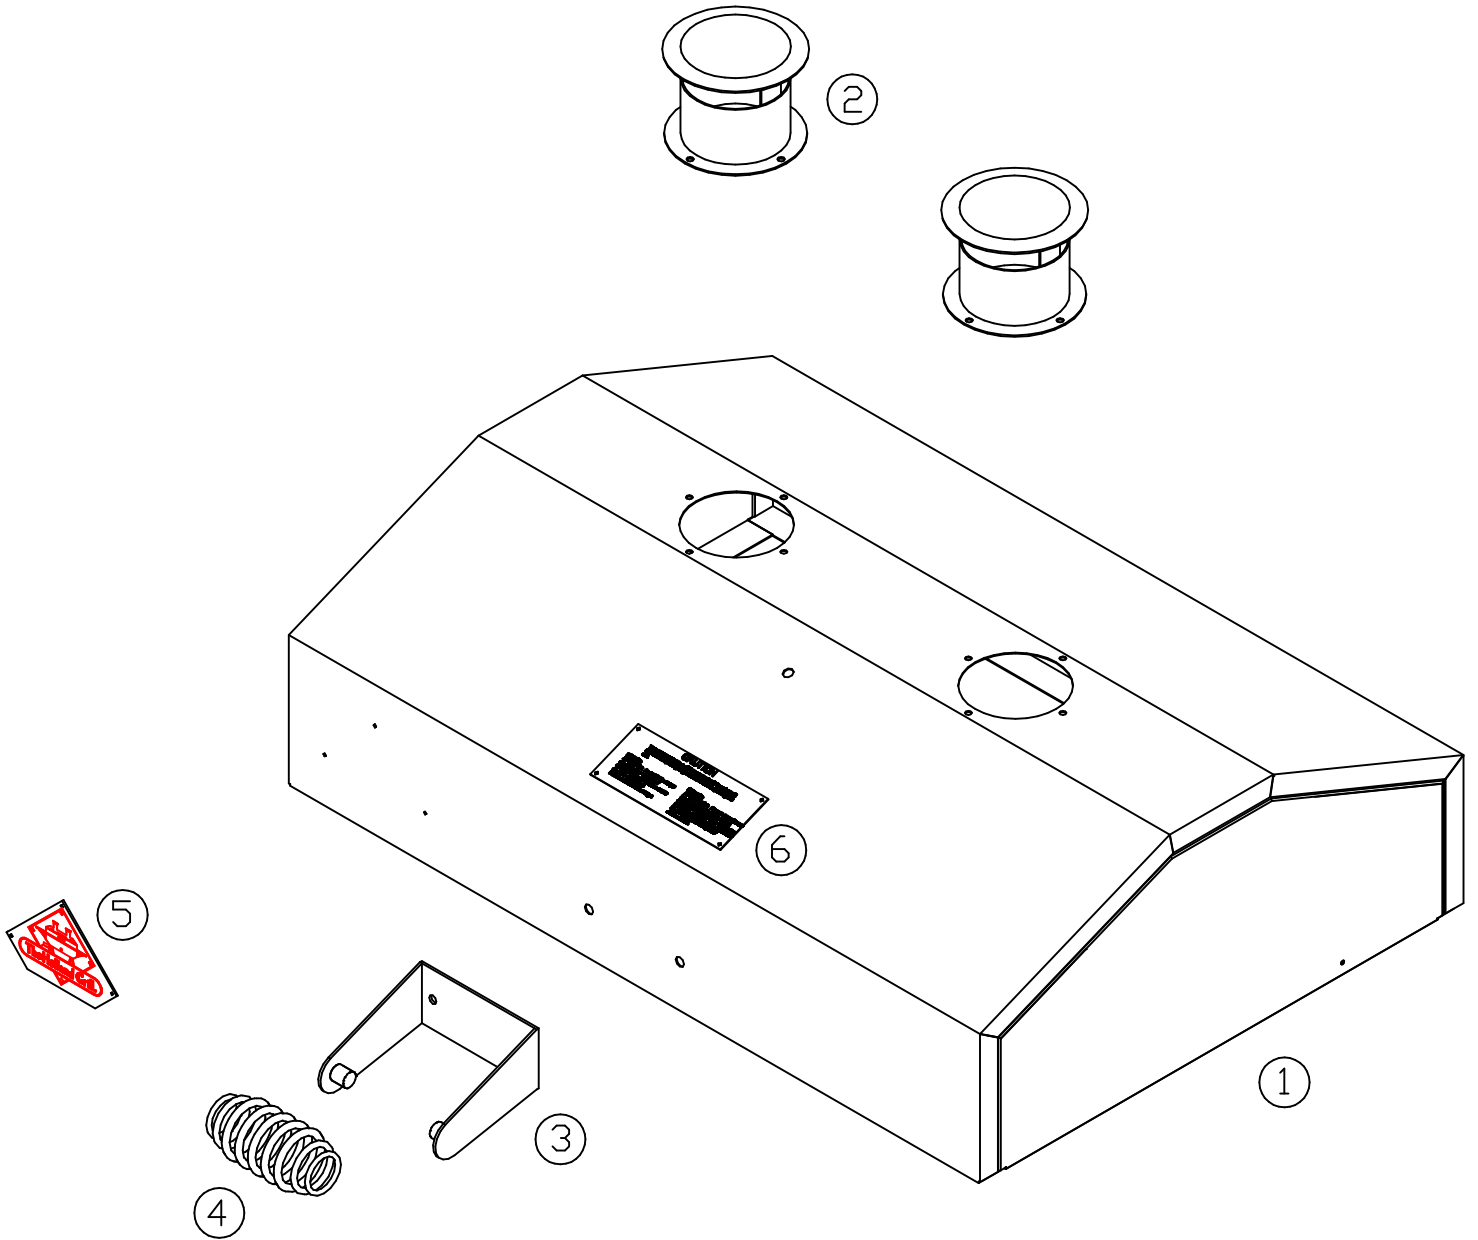

BH421-SG-5

Heritage Plus

Top Replacement Parts

#	Part Number	Description		
1	SG5-200a	Heritage top assembly		
2	SG2-301	Smoke stacks, short black		
3	SG2-202	Handle Bracket		
4	SG2-202A	Handle spring		
5	LOGO PLATE	Logo, red		
6	LWP-001LP	Caution Plate, black		